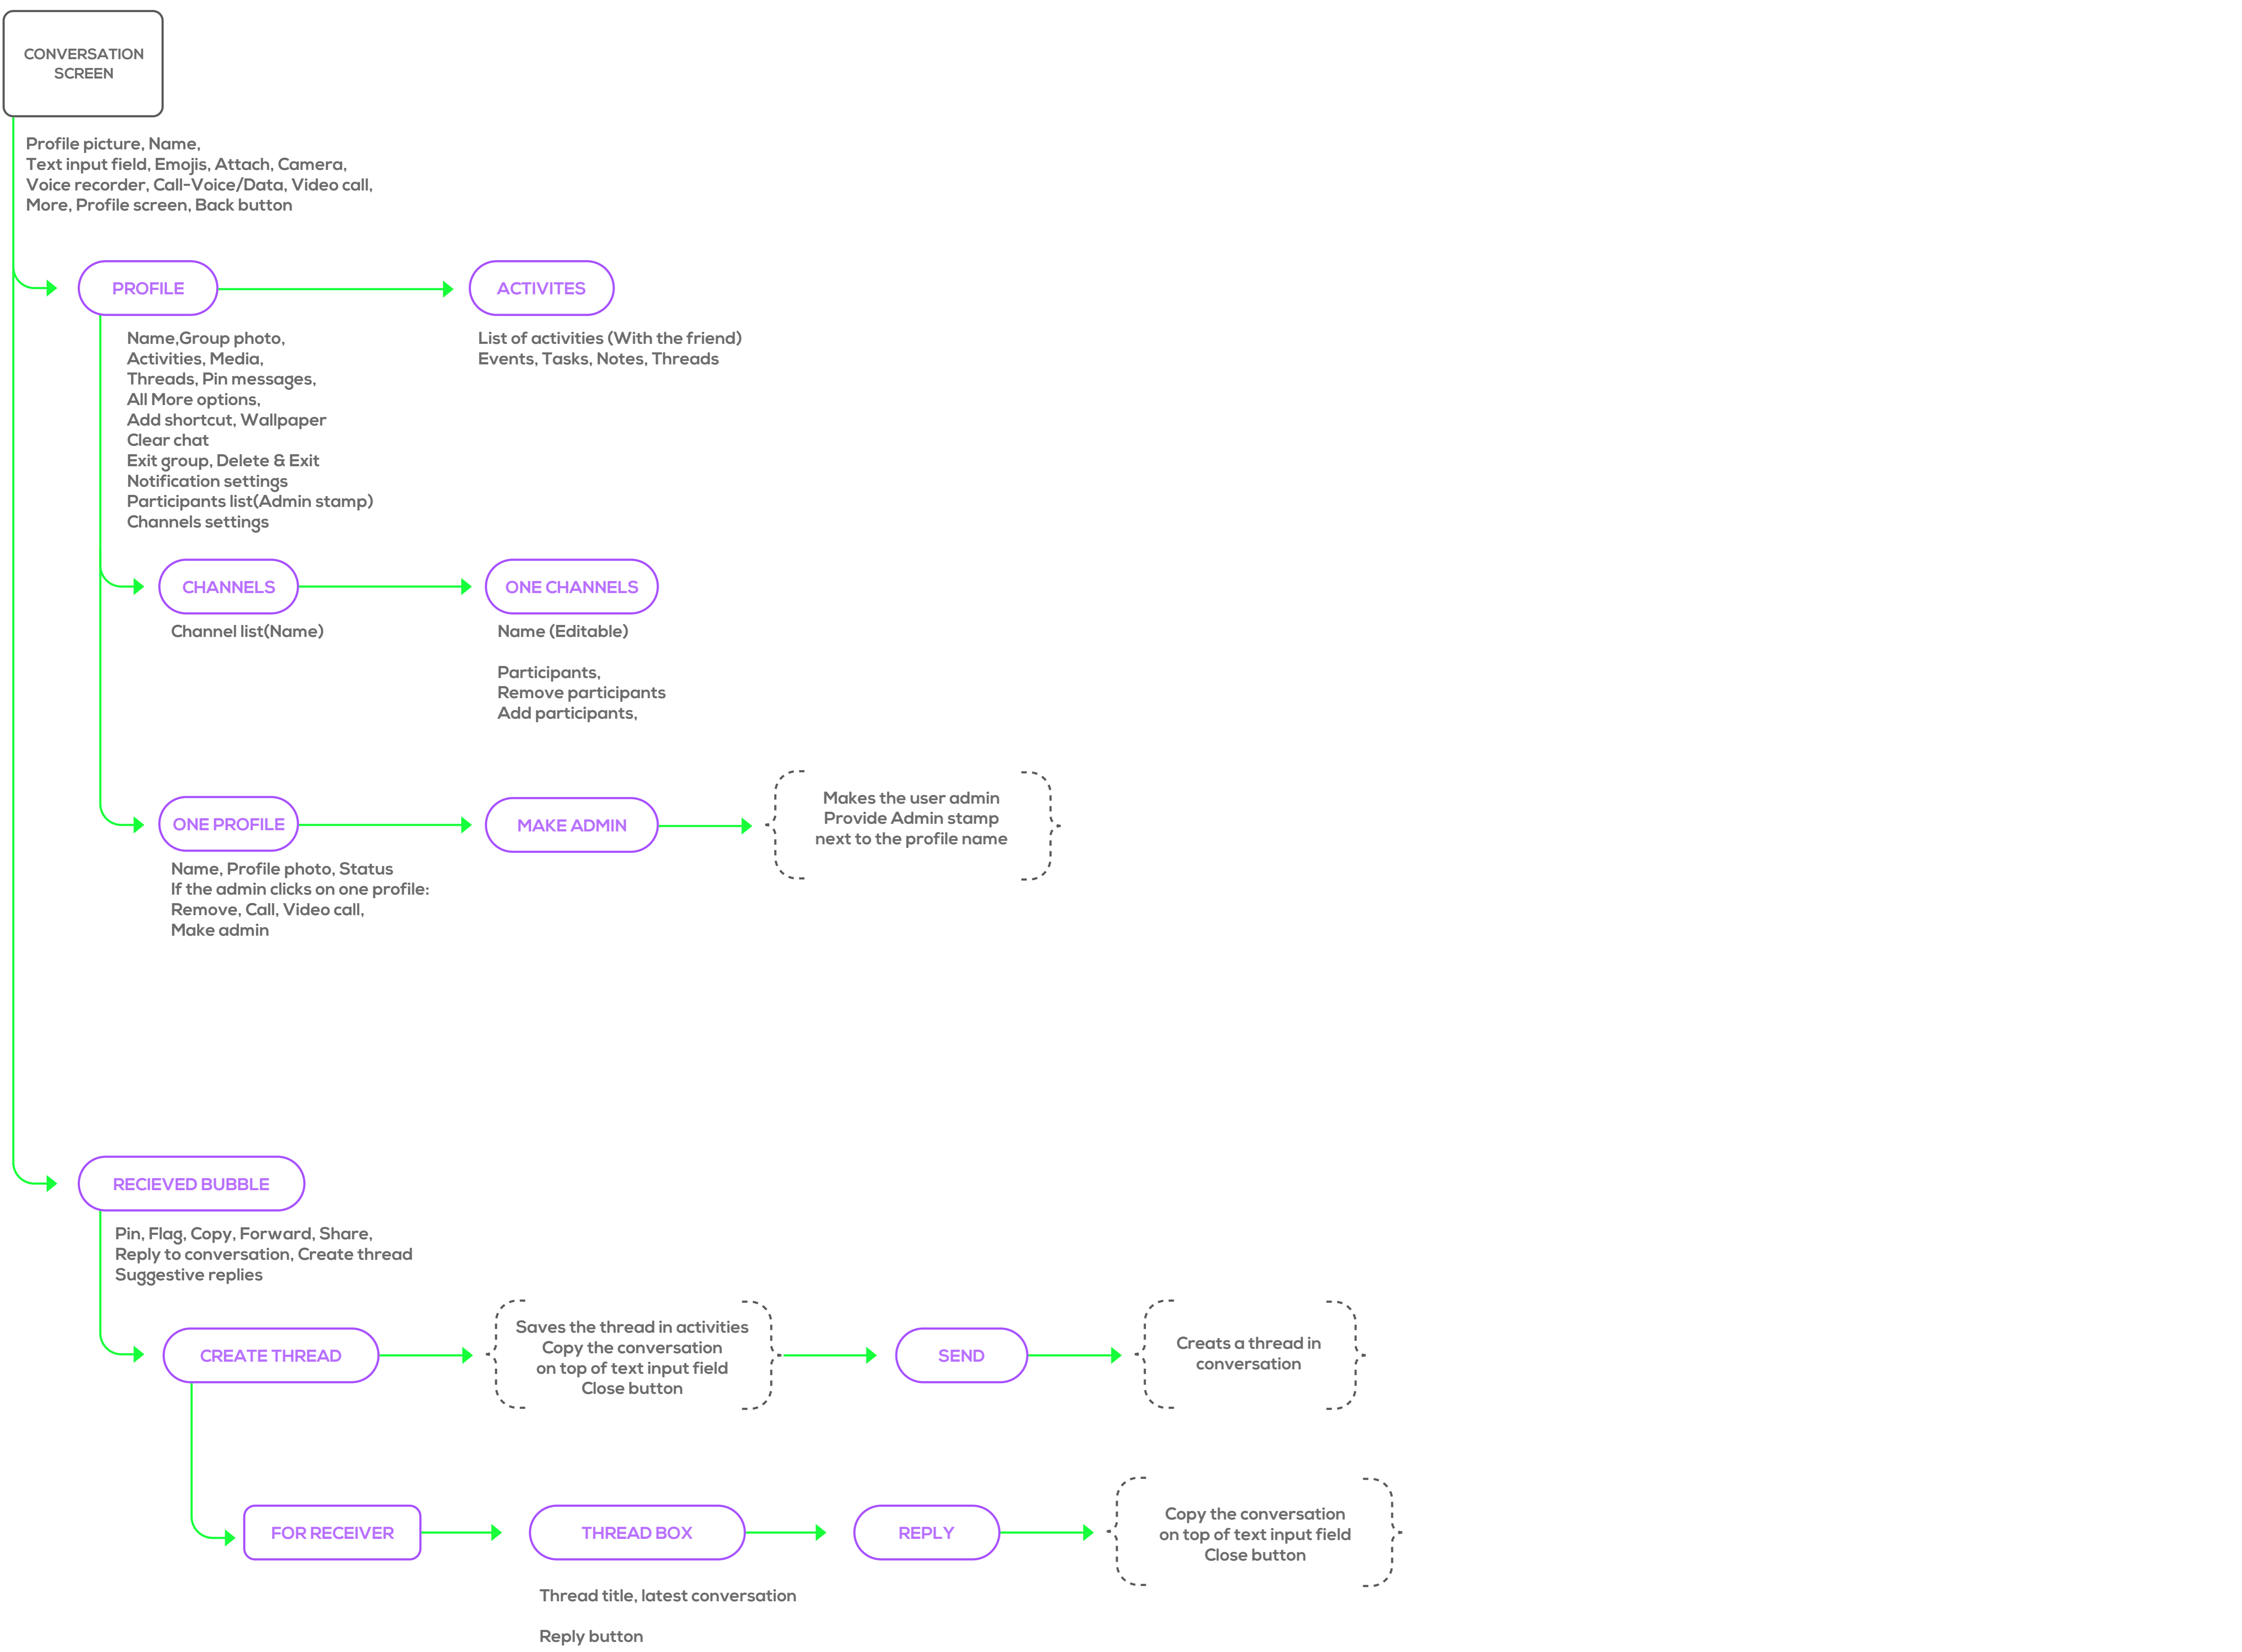

ONBOARDING

NEW USER

Chat

CHAT SCREEN - SINGLE - PRODUCTIVITY

Chat

CHAT LIST - GROUP

Activities

ACTIVITY LIST

Profile

PROFILE