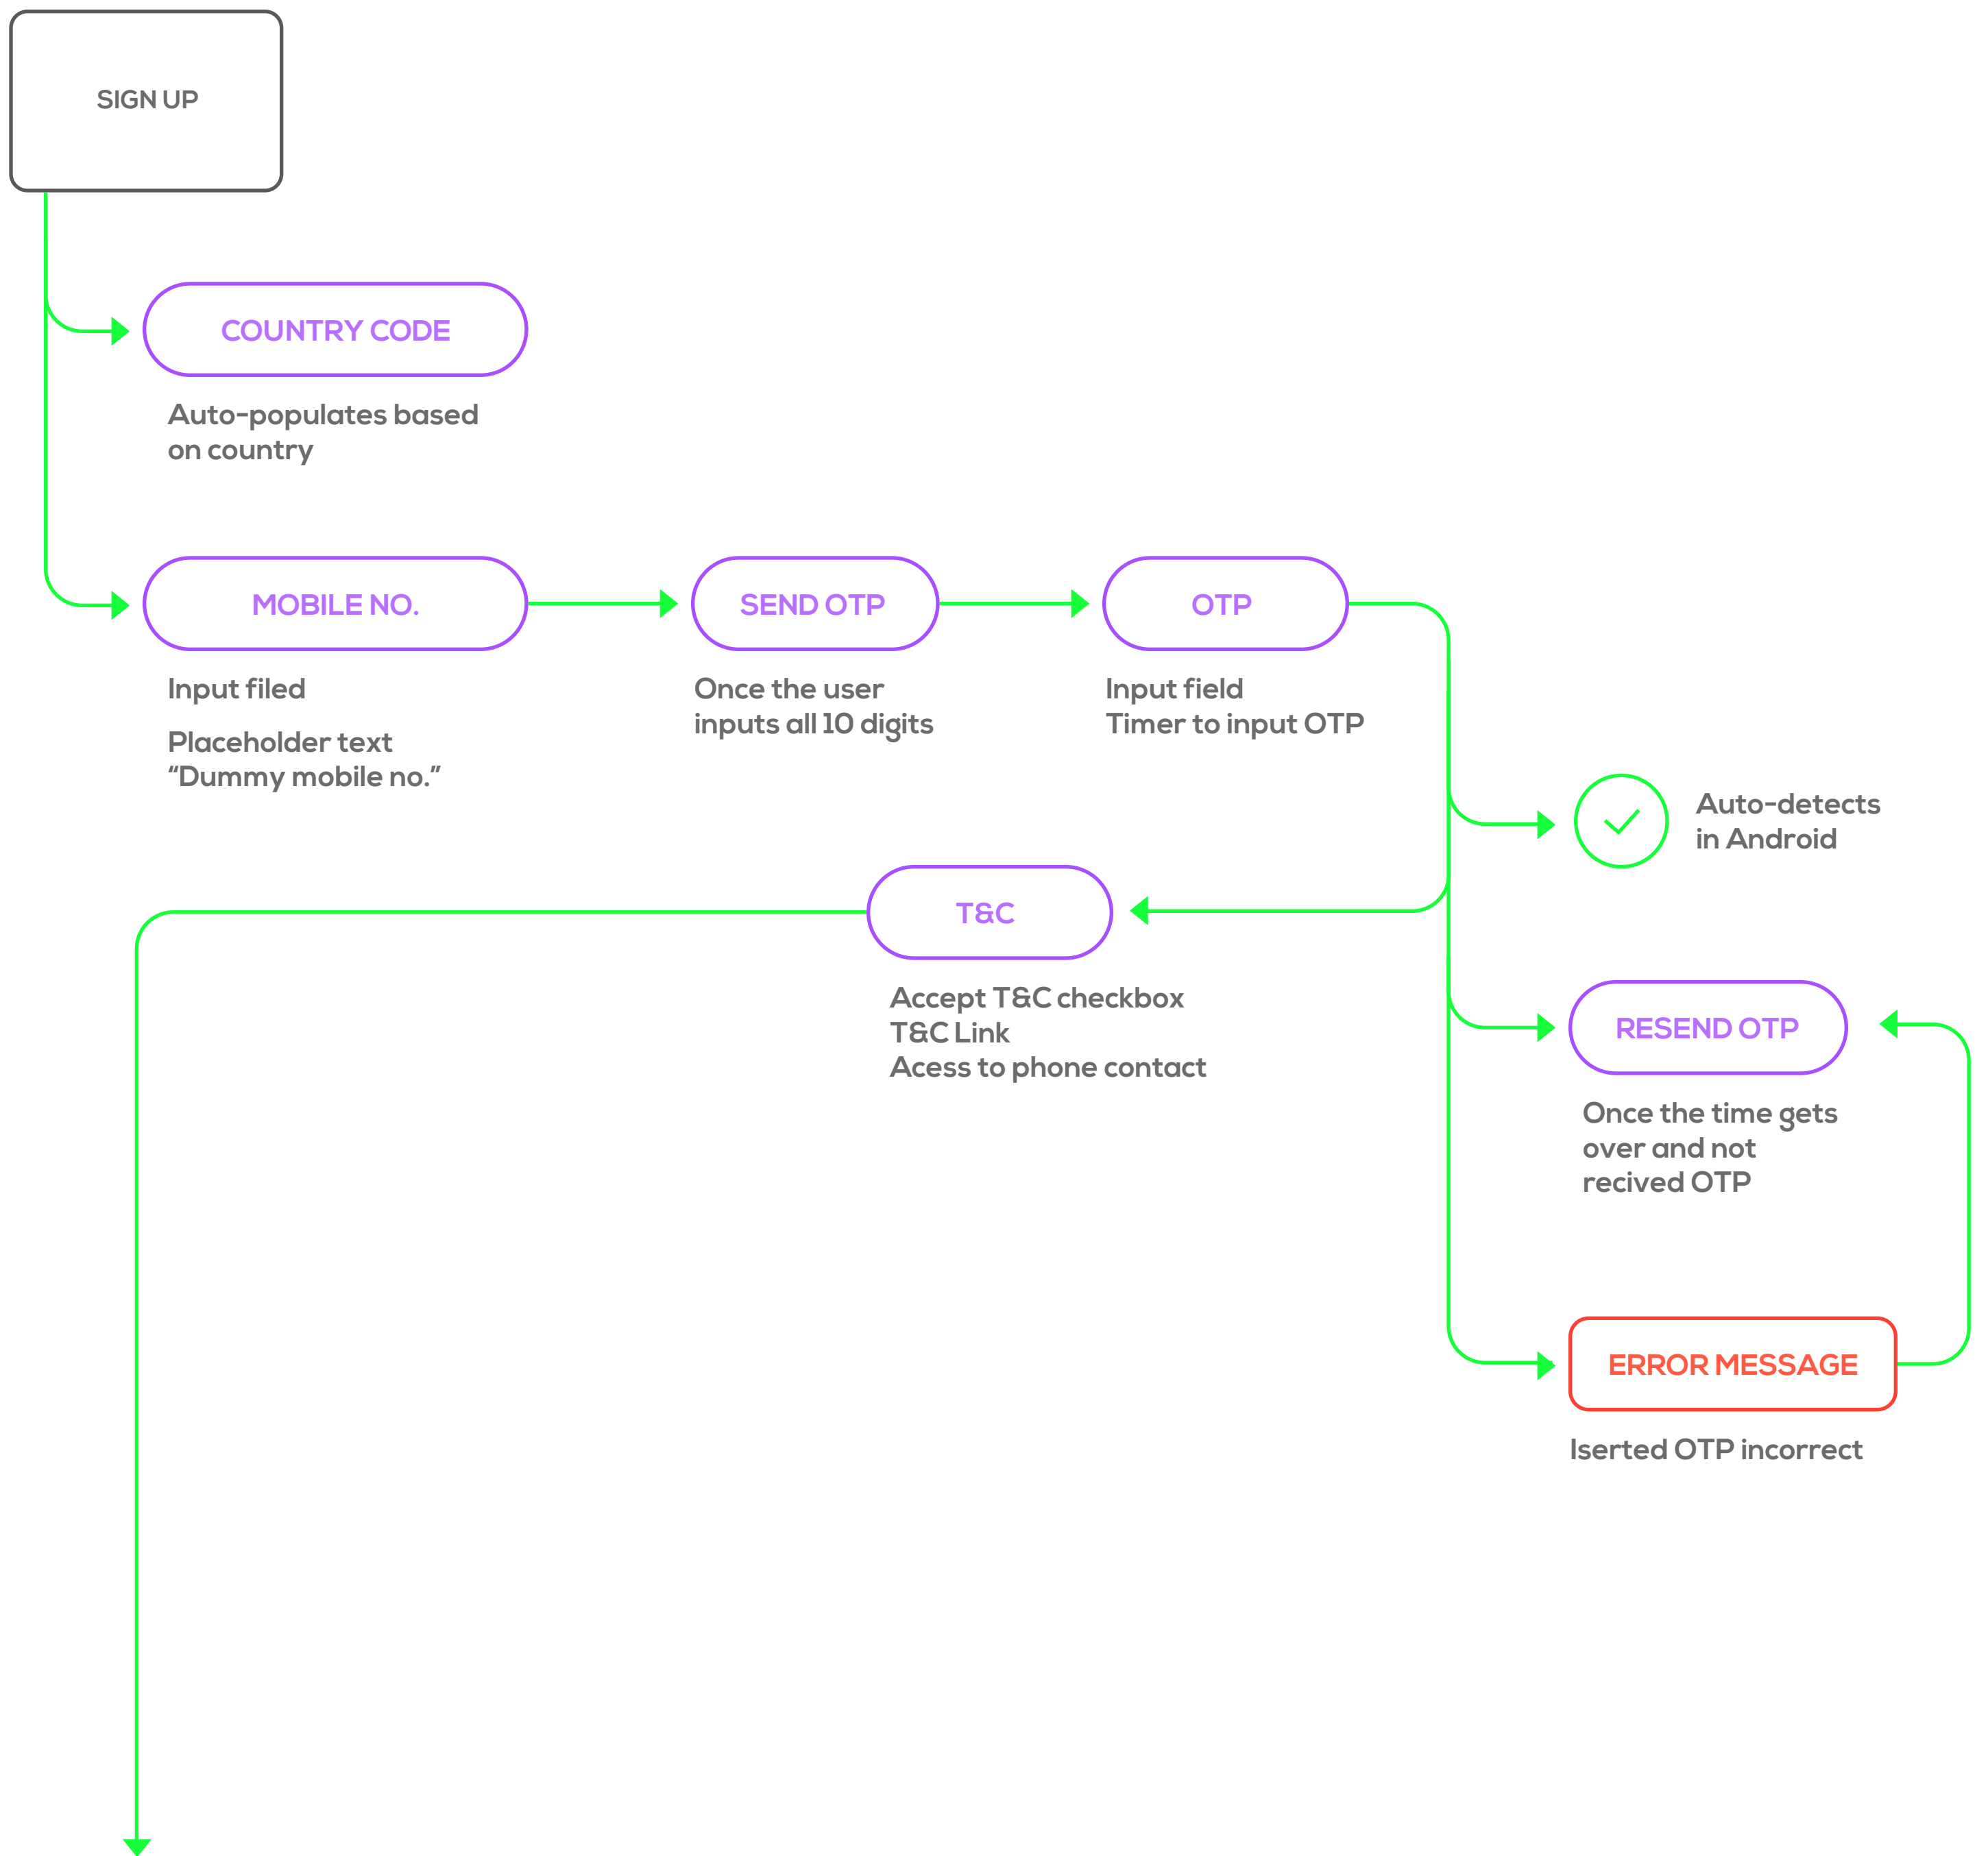

ONBOARDING

NEW USER

Chat

CHAT SCREEN - SINGLE - PRODUCTIVITY

Chat

CHAT LIST - GROUP

Activities

ACTIVITY LIST

Profile

PROFILE