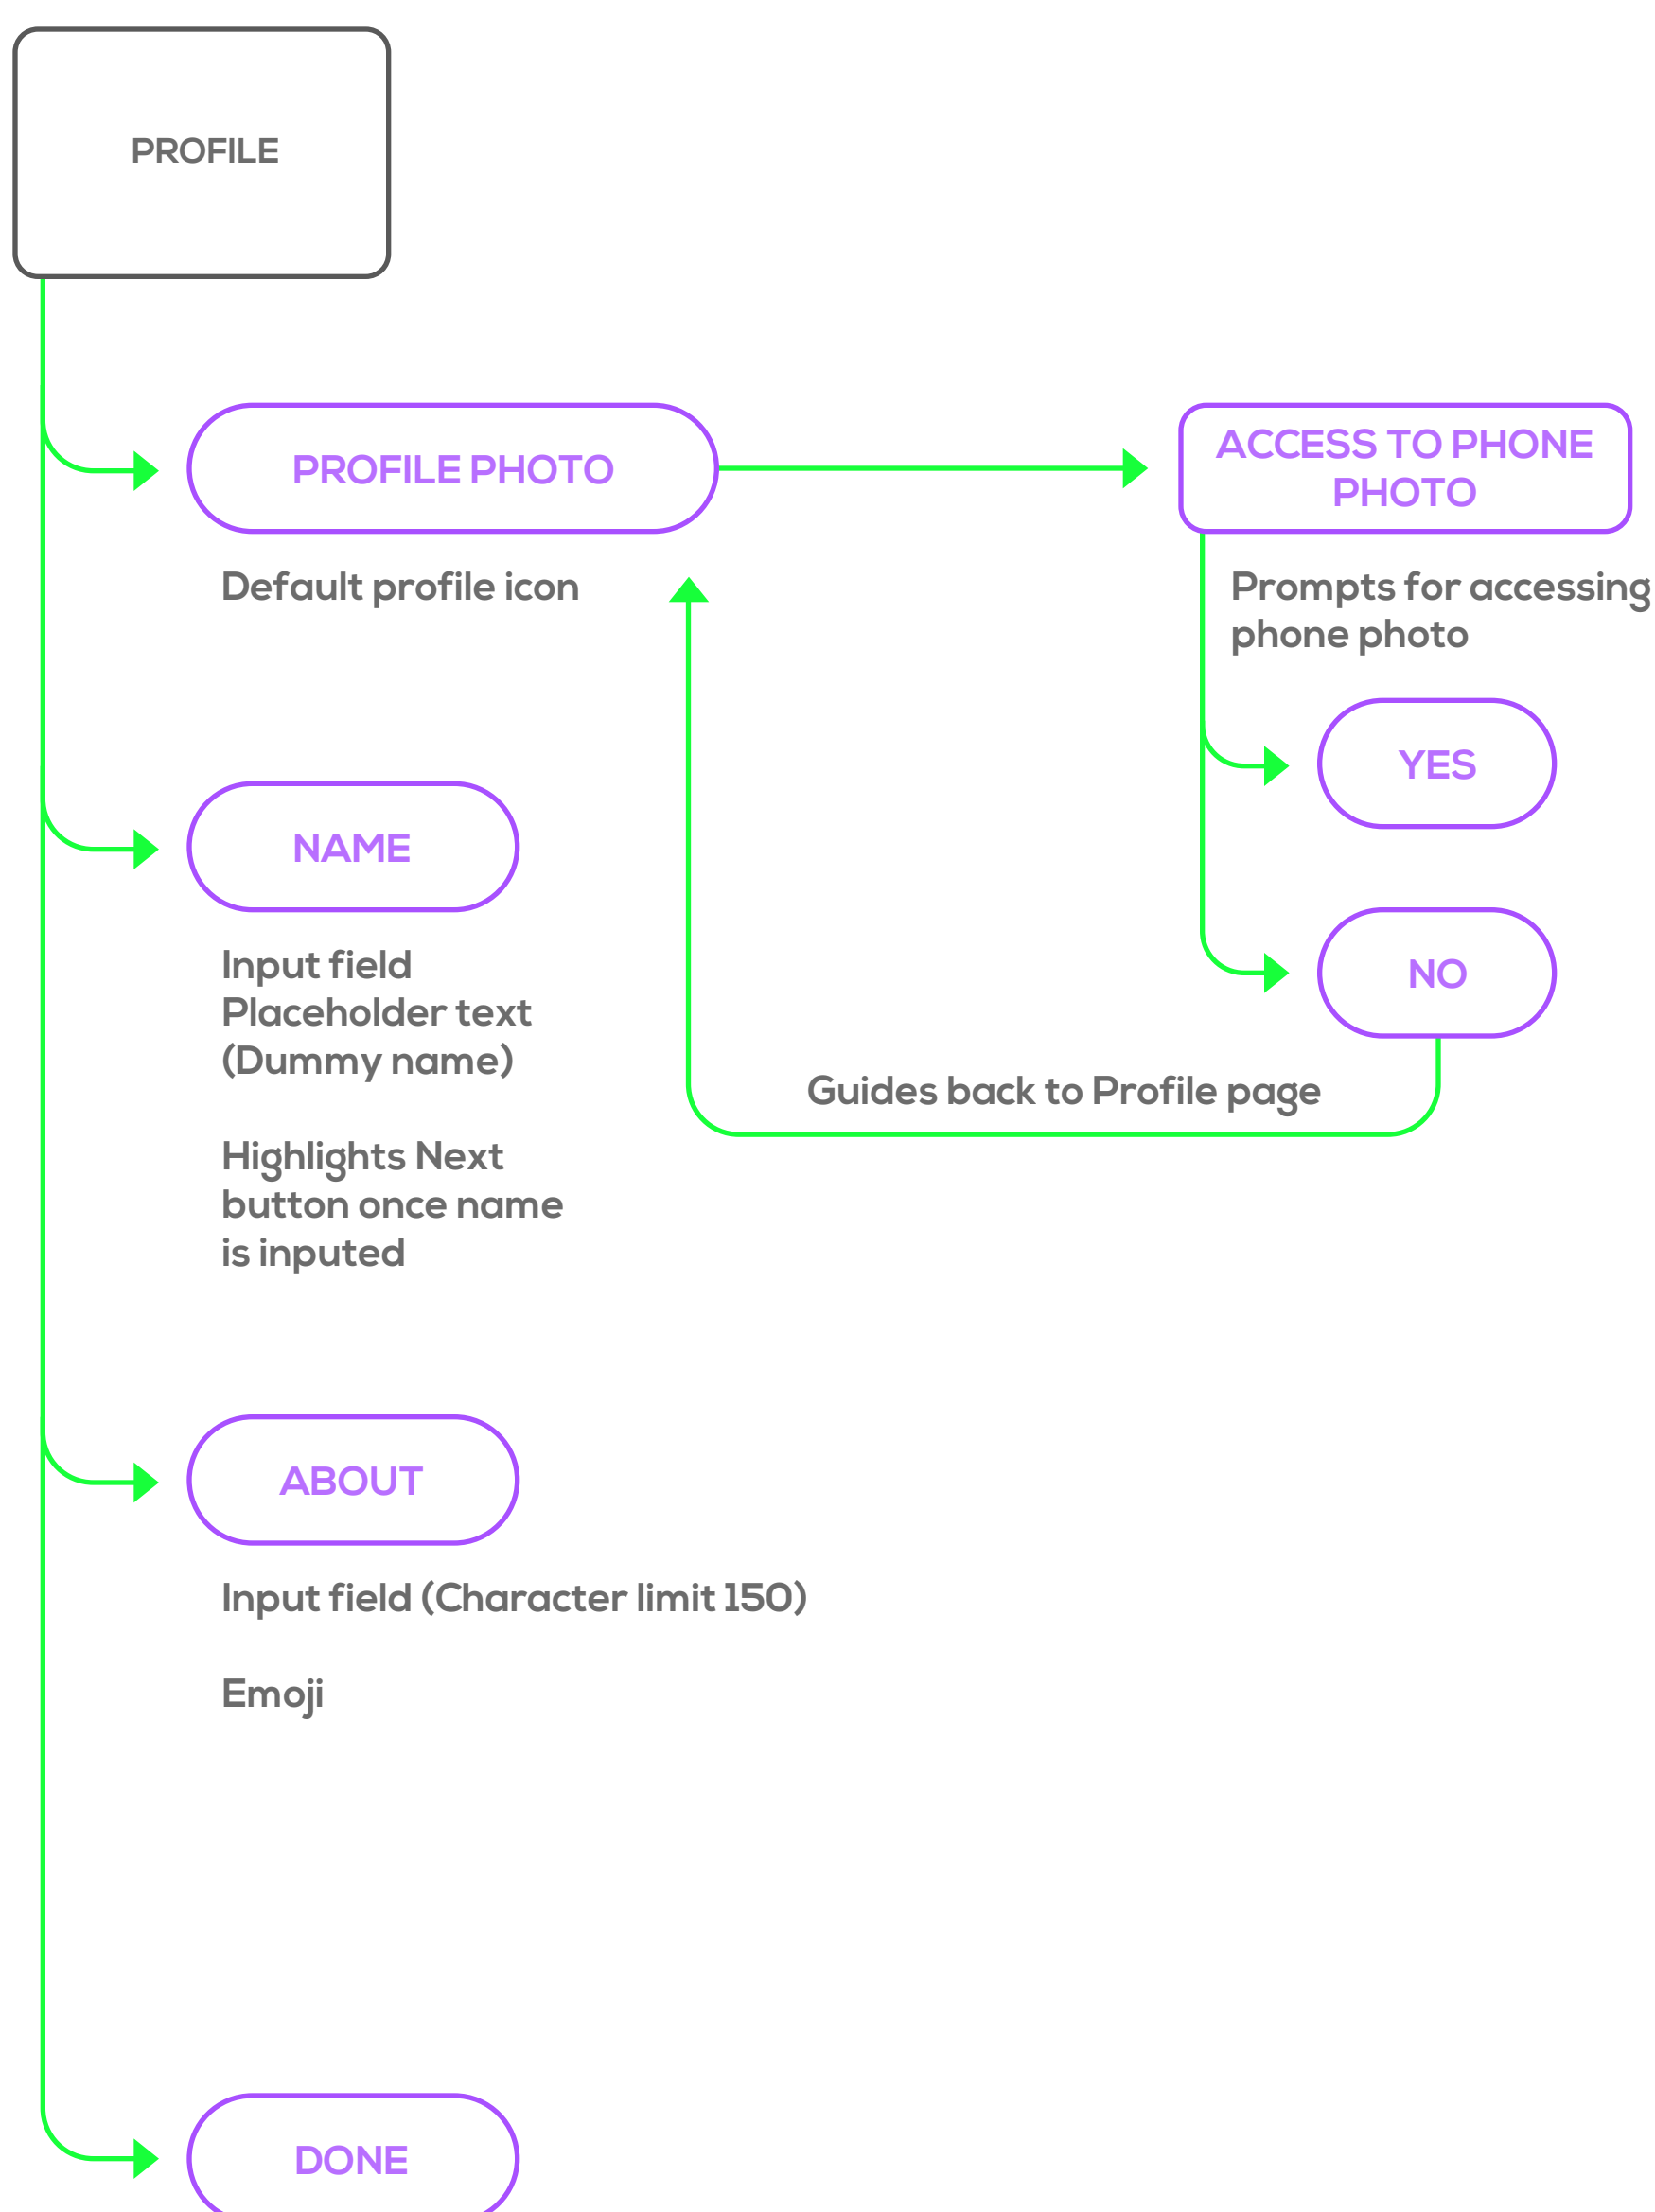

ONBOARDING

NEW USER

Chat

CHAT SCREEN - SINGLE - PRODUCTIVITY

Chat

CHAT LIST - GROUP

Activities

ACTIVITY LIST

Profile

PROFILE