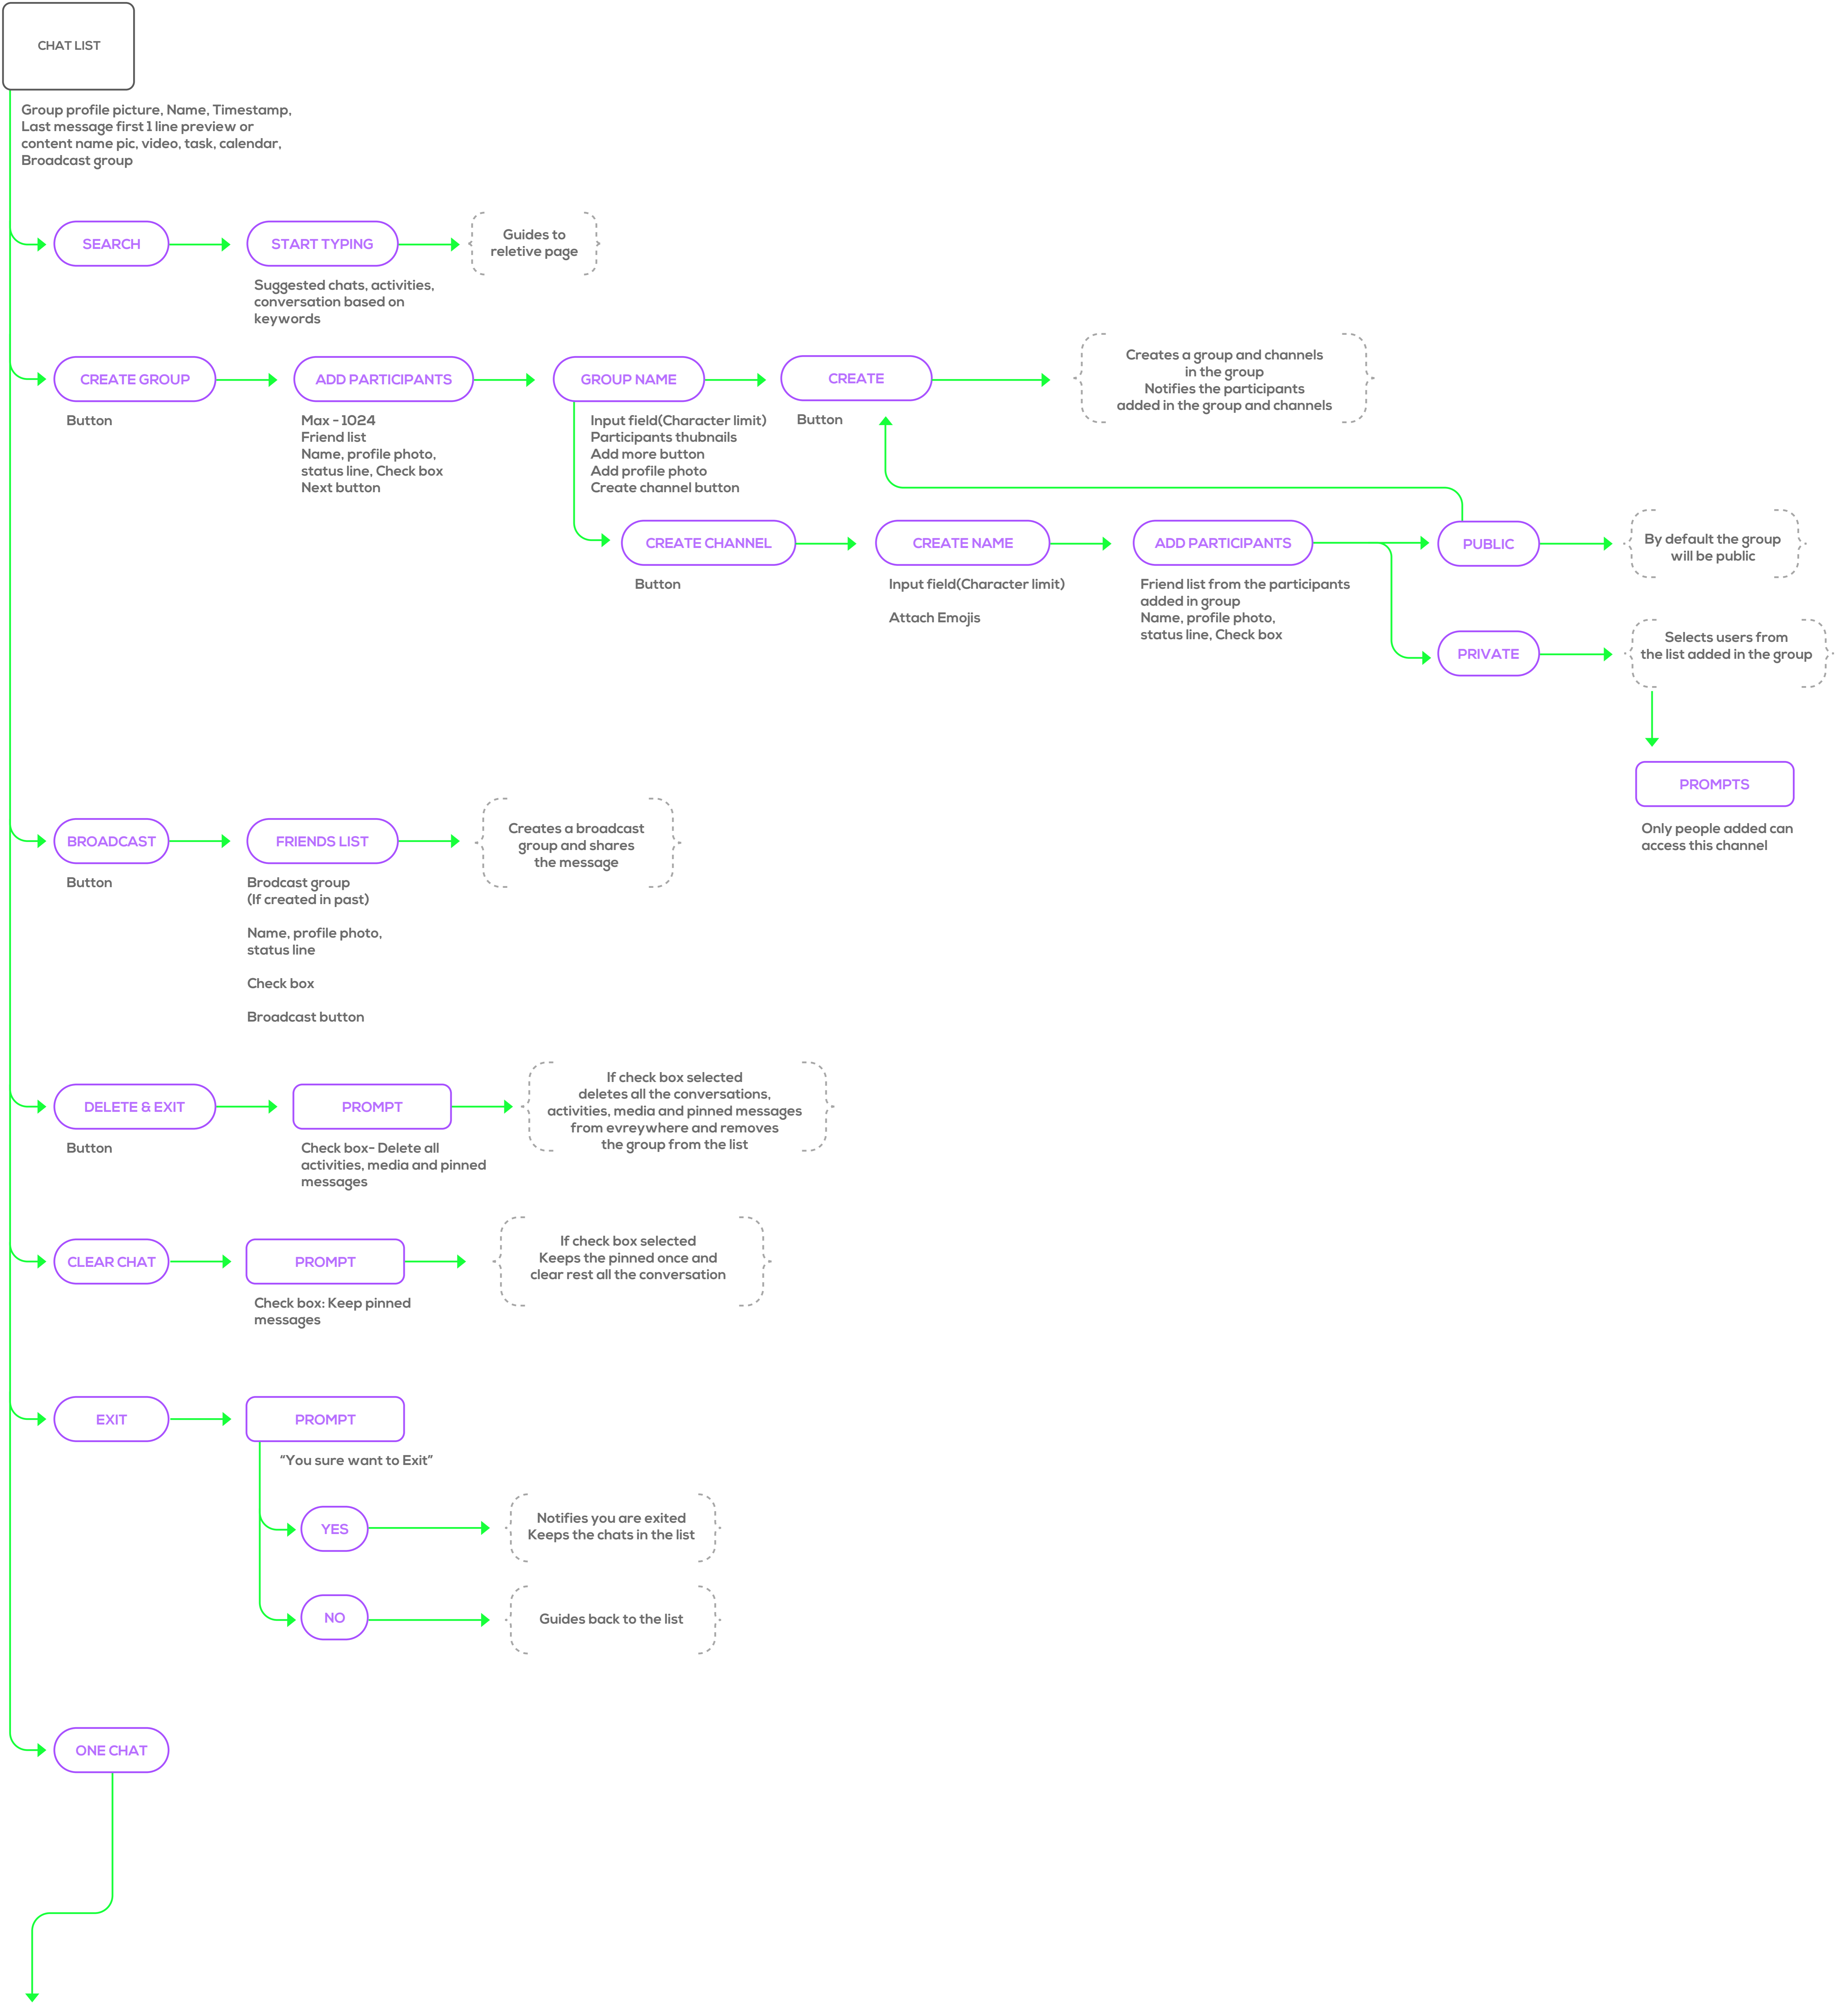

ONBOARDING

NEW USER

Chat

CHAT SCREEN - SINGLE - PRODUCTIVITY

Chat

CHAT LIST - GROUP

Activities

ACTIVITY LIST

Profile

PROFILE